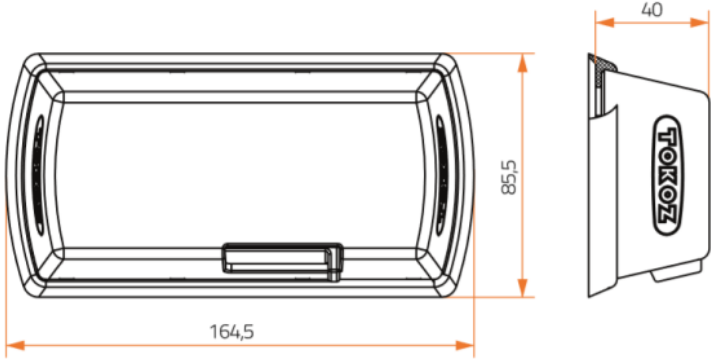

## PRODUCT DATA SHEET

VANLOCK by **TOKOZ**®

Vanlock by TOKOZ™ is a fully featured universal auxiliary lock, used to secure the cargo space doors of vans and utility vehicles.

- Retrofits to cargo space doors - Rear doors & Sliding doors
- Dual slam latching and locking action
- Requires Euro Profile 40mm single cylinder – can be keyed to differ, keyed alike or as part of a master-key system
- Internal Emergency Escape Toggle
- Constructed from ZAMAC, for high strength and outstanding resistance to corrosion. Makrolon® cylinder cover
- Stainless steel internal components
- Available in Black or White finish
- Comprehensive installation instructions, adhesive fixing template & online step by step video guide